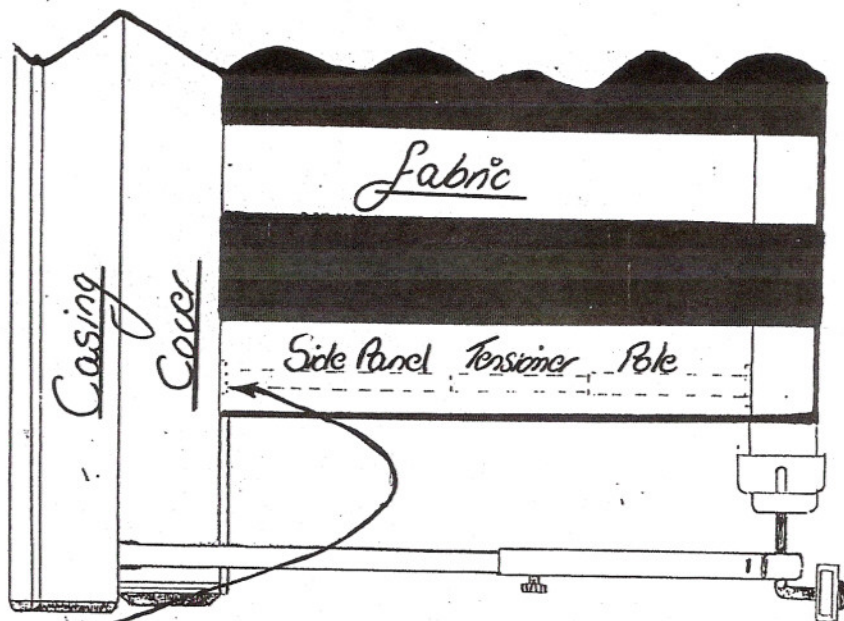

Eezi-Awn

Installation of Awning Sidepanels

P. O. Box 68323 Bryanston 2021
14 Susan Str. Strydompark Randburg
Tel:- (011) 792-1731 Fax:- (011) 791-0727
South Africa

Drill 15 mm down from lip
& 50 mm in from
fabric with a 6.5 mm Hole

Top View

Drill 6.5 mm Hole in Roller & Cover
When Complete fabric will Rest on top of Sidepanel Tensioner Pole