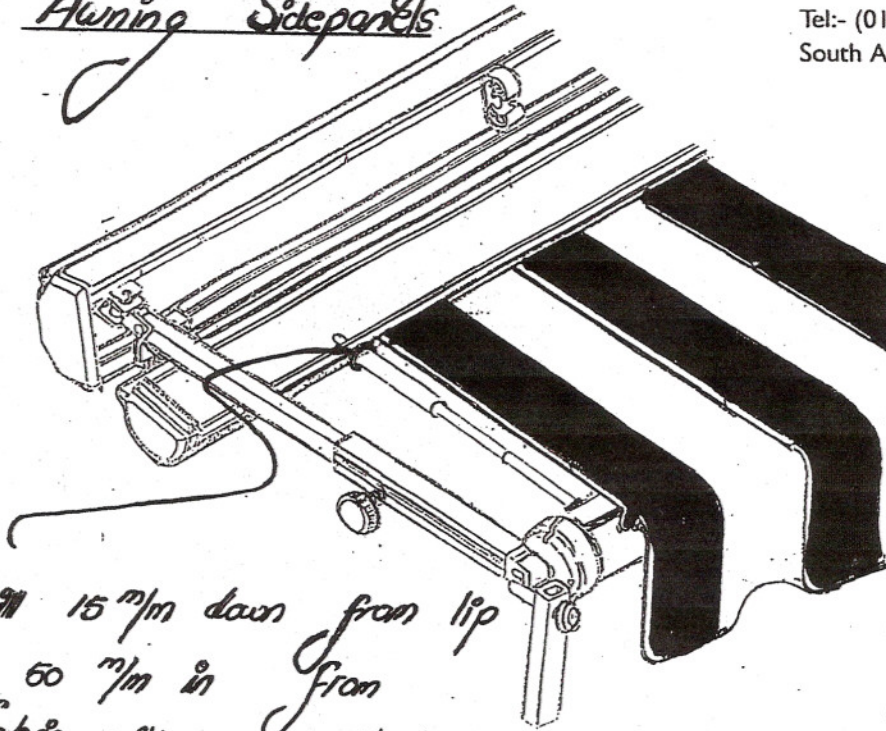

Eezi-Awn

Installation of Awning Sidepanels

P. O. Box 68323 Bryanston 2021
14 Susan Str. Strydompark Randburg
Tel:- (011) 792-1731 Fax:- (011) 791-0727
South Africa

Drill 15 mm down from lip
& 50 mm in from
fabric with a 6.5 mm Hole

Top View

Drill 6.5 mm Hole in Roller & Cover
When Complete fabric will Rest on top of Sidepanel Tensioner Pole